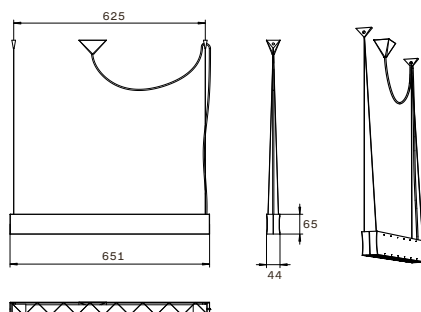

ZICK ZACK Standard S

651 × 65 × 44 mm

ZICK ZACK Standard is our ready to use package with everything you need to get started right away. ZICK ZACK Standard comes in 3 different sizes: S (651mm), M (1253mm) and L (1554mm). All sizes are available with a spectacular flock-finish in various colours on the inside: ZICK ZACK Flock. For projects, we can customise the luminaire in many ways: ZICK ZACK Custom.

Lamp Type	Ledvance LED Tube T8 Smart+ WiFi 24W 827 - 865 tunable white 600 mm
Light Emission	1100 lm
Light Colour	2700-6500 K
Length × Height × Width	651 × 65 × 44 mm
Weight	698 g
Dimming	Dimmable and tunable with the LEDVANCE SMART+ WiFi App
Colour Rendering Index	80-89
LED Lifetime	50.000 h (L70)
UGR	≤ 19
System Power	24 W
Power Supply	220-240 V
Protection Class	SK I
Water and Dust Resistance	IP 20
External Casing	Aluminium, silver anodised, polished
Suspension	0.6 mm steel wires, variable leveling up to 1.5 m suspension length
Shipping	Installation manual, luminaire with socket plug
Manufacturer	Lambert S.r.l Italy

Dimensions

Office Lighting Standard	ZICK ZACK Standard L fulfills office lighting requirements according to EN 12464 on a task area of 1000 × 600 mm, which is suitable for most applications. Glare protection is fully given. The recommended hanging height is 1700 mm above ground.
--------------------------	---