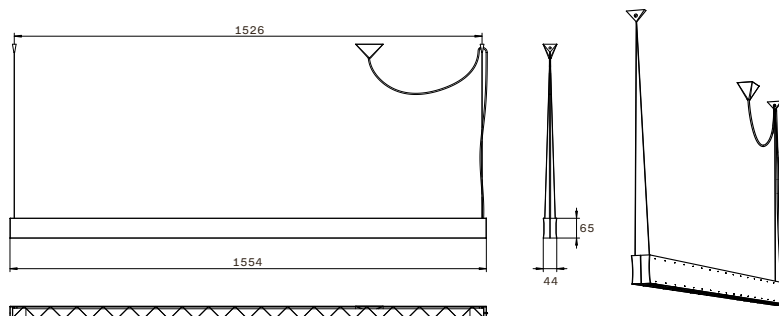

ZICK ZACK Standard L

1554 × 65 × 44 mm

ZICK ZACK Standard is our ready to use package with everything you need to get started right away. ZICK ZACK Standard comes in 3 different sizes: S (651mm), M (1253mm) and L (1554mm). All sizes are available with a spectacular flock-finish in various colours on the inside: ZICK ZACK Flock. For projects, we can customise the luminaire in many ways: ZICK ZACK Custom.

Lamp Type	Ledvance LED Tube T8 Smart+ WiFi 24W 827 - 865 tunable white 1500 mm
Light Emission	3100 lm
Light Colour	2700-6500 K
Length × Height × Width	1554 × 65 × 44 mm
Weight	998 g
Dimming	Dimmable and tunable with the LEDVANCE SMART+ WiFi App
Colour Rendering Index	80-89
LED Lifetime	50.000 h (L70)
UGR	≤ 19
System Power	24 W
Power Supply	220-240 V
Protection Class	SK I
Water and Dust Resistance	IP 20
External Casing	Aluminium, silver anodised, polished
Suspension	0.6 mm steel wires, variable leveling up to 1.5 m suspension length
Shipping	Installation manual, luminaire with socket plug
Manufacturer	Lambert S.r.l Italy

Dimensions

Office Lighting Standard	ZICK ZACK Standard L fulfills office lighting requirements according to EN 12464 on a task area of 1000 × 600 mm, which is suitable for most applications. Glare protection is fully given. The recommended hanging height is 1700 mm above ground.
--------------------------	---